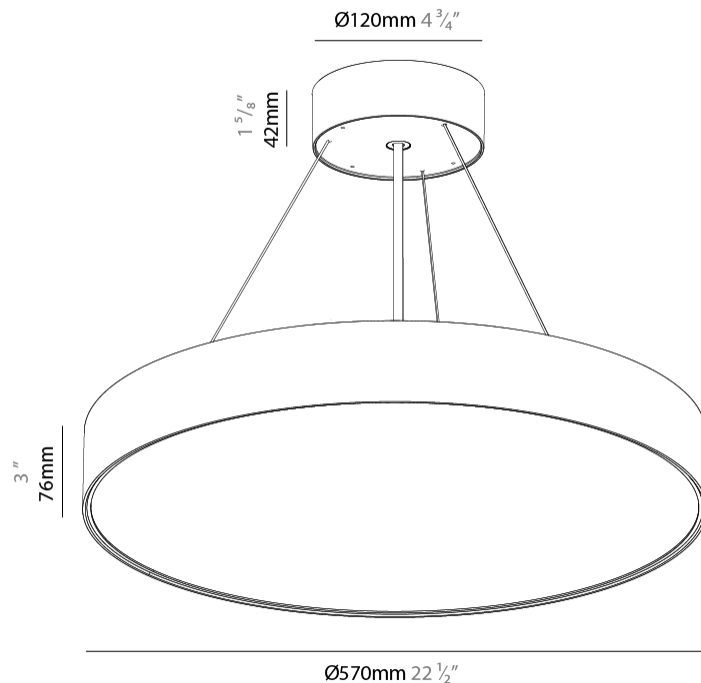

GENERAL

Series: Sign EVO
Partner: Prolicht
Division: Architectural
Installation: Suspension
Product Type: Pendant
Mounting Location: Ceiling
Light Distribution: Direct

PHYSICAL

Shape: Round
Diameter (mm): 570
Diameter (in): 22 7/16
Height (mm): 82
Height (in): 3 1/4
Weight (kg): 6.5
Diffuser: PMMA - Opal / Microprism / Clear Microprism
Fixture Finish: SSR / BKV / CWI / CRY / HAB / UFT / ITA / RUA / FTG / MYG / LOD / PUS / FRO / FUP / KIA / POP / BLS / SPG / MEY / GOH / CHC / COM / ABZ / JAG / OBR / MOS / ROR
Fixture Material: PMMA / Extruded Aluminum / Steel
Cable Details: 2000mm or 6000mm Transparent Cable

ELECTRICAL

Lamp Type: LED (Zhaga Standard)
Input Wattage (W): 52.6
Total Output Wattage (W): 45.7
Dimming: Tri-Mode (Non-Dimming and Phase Dimming (120Vac only) and 0-10V Dimming)
Driver Included: Yes
Driver Location: Integrated
Driver Type: Constant Current - Universal
Driver Class: Class 2
Input Voltage (V): 120
Constant Current (mA): 350mA
Upon Request: MATTER Dimming / DALI Dimming (Remote)

LED

Color Temperature (°K): 2700 / 3000 / 3500 / 4000
Max. Delivered Lumen (lm): Max 8256
Nominal Lumen (lm): Mxa 9408
CRI: >90 CRI
Lamp Life (hrs): 50000

OPTICAL

RATINGS AND CERTIFICATIONS

Certified By: Certified for North American Standards
IP rating: IP40